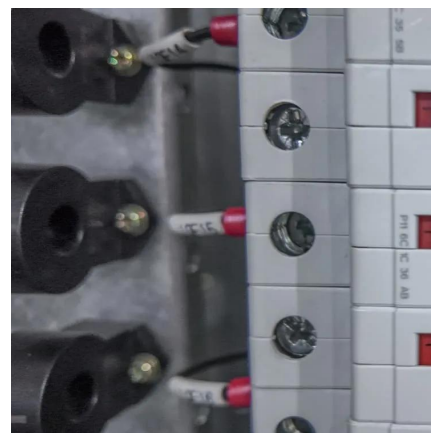

[Circuit Breakers, Residual Current Breakers, ...](#)

Types of Circuit Breakers Miniature Circuit Breaker (MCB) : Commonly used in homes and general buildings, MCBs protect circuits from overloads and short circuits. They are compact, easy to install, and automatically cut off ...

[Get Price](#)