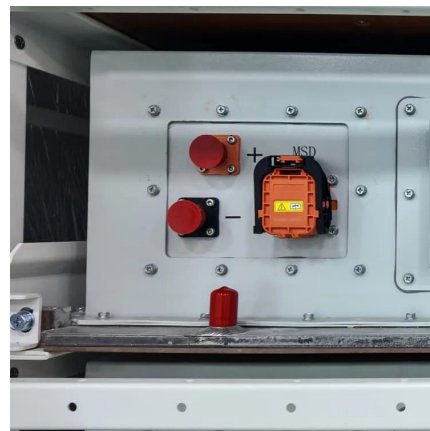

WZRELB 4000W 72VDC to 120VAC 240VAC Split Phase Pure Sine Wave Inverter

WZRELB Pure Sine Wave Inverter 1000W power inverter converts the 12v or 24v DC power into AC power such as 120V or 220V. It is a kind of car Inverter Installation Kit, and Automotive RV ...

[Get Price](#)