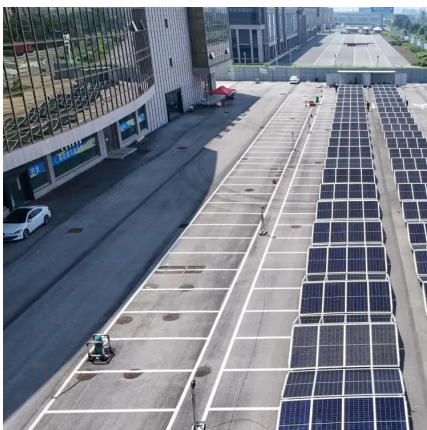

[Get Price](#)

[100KW 200KWH 215KWH ENERGY STORAGE CONTAINER...](#)

South Tarawa Wind and Solar Energy Storage Project The project will (i) introduce the first-of-its-kind near-shore marine floating solar photovoltaic power plant; (ii) install a battery energy ...

[Get Price](#)

[MOBILE SOLAR CONTAINER SYSTEMS 20 200KWP FOLDABLE](#)

20 solar container stations It's essentially a standard 20-ft steel container fitted with fold-out photovoltaic arrays, inverters and batteries. When deployed, the container slides panels out on ...

[Get Price](#)

[ABC Solar and Huawei Fusion Solar mark a ...](#)

ABC Solar, a renowned distribution partner for Huawei and Longi in South Africa, is proud to announce the successful deployment of the cutting-edge LUNA 200KWH Smart String Energy Storage Solution

[Get Price](#)