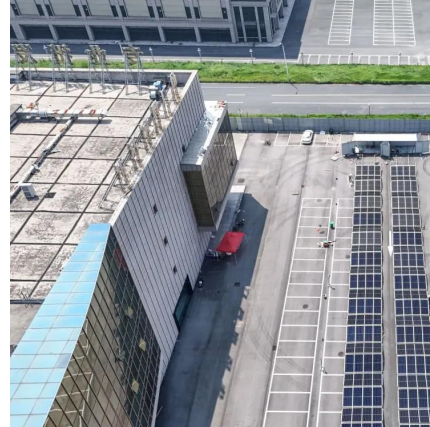

Luna 2000 200kWh Lithium Battery Storage System For Solar ...

Discover the LUNA2000-200kWh, a cutting-edge energy storage solution that's part of Huawei's Smart String ESS series. Engineered for versatility and modularity, this system is ideal for both ...

[Get Price](#)

[HUAWEI FusionSolar LUNA2000-200KWh-2H1](#)

The LUNA2000-200KWH-2H1 Smart String Energy Storage Solution (ESS) is the perfect small-scale storage solution for commercial and industrial applications for grid support, grid ...

[Get Price](#)

Contact Us

For catalog requests, pricing, or partnerships, please visit:
<https://www.germansolar.co.za>

Scan QR Code for More Information