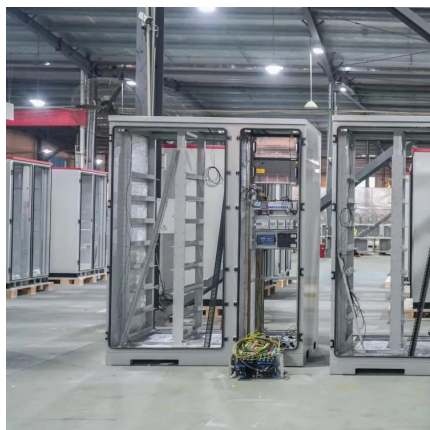

[Energy storage for mining applications . Skeleton](#)

Supercapacitor and SuperBattery energy storage for mining: fast charging safe, powerful, and reliable solutions for electrification. Skeleton is working with large mining ...

[Get Price](#)