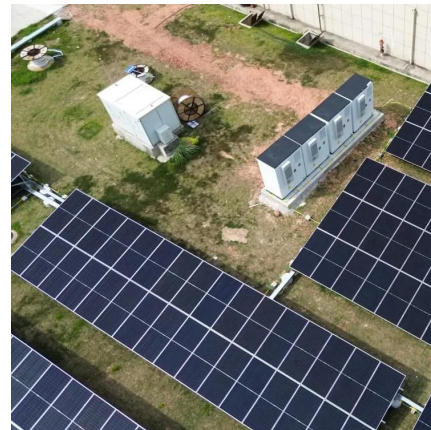

[Energy storage containers: an innovative tool ...](#)

This article introduces the structural design and system composition of energy storage containers, focusing on its application advantages in the energy field. As a flexible and mobile energy storage ...

[Get Price](#)

[Asmara Energy Storage Project Progress Powering a ...](#)

The Asmara Energy Storage Project demonstrates how cutting-edge technology can meet practical energy needs. By balancing innovation with local adaptation, it provides a